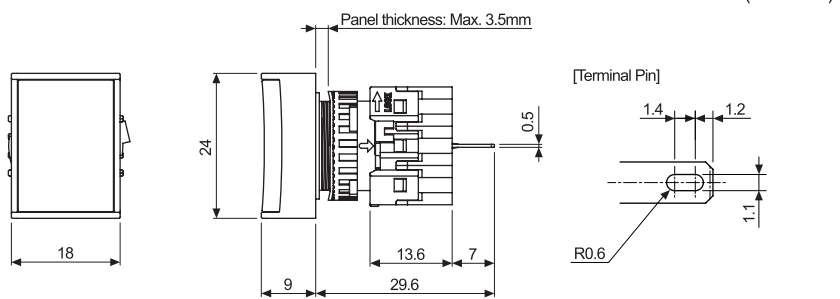

Ø16 Pilot Lights

Ø16 Pilot Lights (L16RR Series)

Type	Appearance	Model	Contact block	LED block
			C contact	DC voltage
Flat round, extended	 L16RR-EY□	L16RR-E□5	—	1 (5VDC)
		L16RR-E□12		1 (12VDC)
		L16RR-E□24		1 (24VDC)
※□ indicates color: R , B , G , Y , W ※The light unit and LED blocks are sold separately. (light unit: bold letters, LED block: regular letters) ※The LED color is the same as the control unit.				
• Dimensions (unit: mm) <div style="display: flex; justify-content: space-around; align-items: flex-start;">    </div> <p style="text-align: right;">※For panel cut-out dimensions, please refer to page A-48.</p>				

Type	Appearance	Model	Contact block	LED block
			C contact	DC voltage
Flat square (half guard), extended	 L16RRS-HG□	L16RRS-H□5	—	1 (5VDC)
		L16RRS-H□12		1 (12VDC)
		L16RRS-H□24		1 (24VDC)
※□ indicates color: R , B , G , Y , W ※The light unit and LED blocks are sold separately. (light unit: bold letters, LED block: regular letters) ※The LED color is the same as the control unit.				
• Dimensions (unit: mm) <div style="display: flex; justify-content: space-around; align-items: flex-start;">    </div> <p style="text-align: right;">※For panel cut-out dimensions, please refer to page A-48.</p>				

LAMP Ø16 Pilot Lights

Type	Appearance	Model	Contact block	LED block
			C contact	DC voltage
Flat rectangular (half guard), extended		L16RRT-H□5	—	1 (5VDC)
		L16RRT-H□12		1 (12VDC)
		L16RRT-H□24		1 (24VDC)

• Dimensions

※For panel cut-out dimensions, please refer to page A-48.

Control Switches

- Ø16
- Ø22/25
- Ø30
- 30

Push Button Switches

- Round
- Square
- Rectangular

Selector Switches

- Round
- Square
- Rectangular